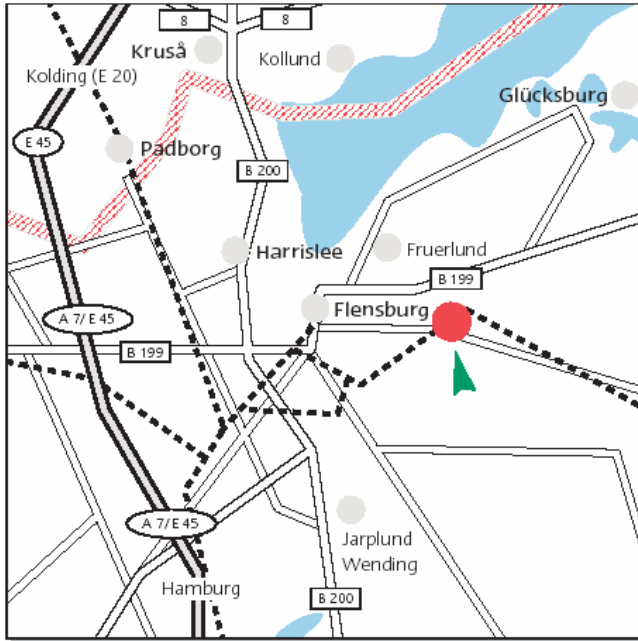

**Smurfit Kappa Nordwell GmbH**

Wittenberger Weg 23  
24913 Flensburg  
Germany

Tel +49 461 587 181  
Fax +49 461 587 1888

**From the north:**

Follow Motorway E45.  
Keep to the right on A7, E45.  
Choose exit with the sign "exit 2 B199  
towards Flensburg-  
West/Harrislee/Kappeln/Nieüll/Leck".  
Turn right at B199.  
Turn left.  
Continue on Westerallee, K15.  
Turn left at Wittenberger Weg.

**From the south:**

Follow A7, E45.  
Choose exit with the sign "exit 2 B199  
towards Flensburg/Harrislee/Nieüll/Leck".  
Continue on entrance road.  
Turn left at B199.  
Turn left.  
Continue on Westerallee, K15.  
Turn left at Wittenberger Weg.