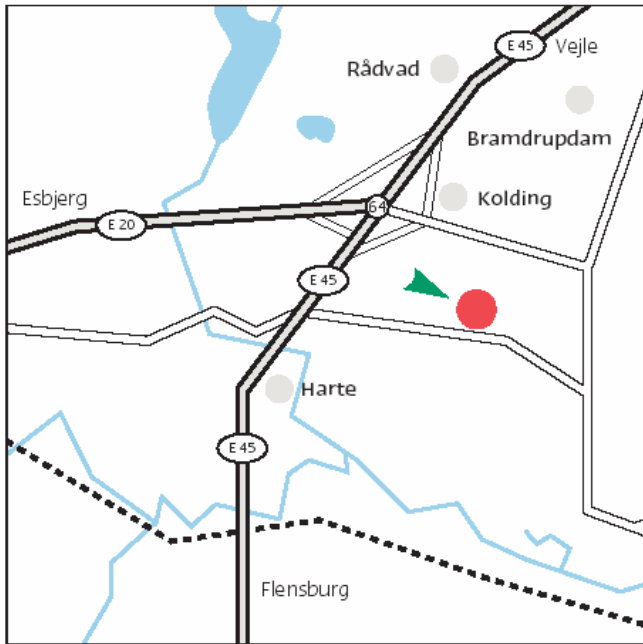

Smurfit Kappa SystemKassen

Platinvej 7A
6000 Kolding
Denmark

Tel +45 79 33 79 33

Fax +45 75 50 64 63

From Billund Airport:

Follow the road to the roundabout.

In the roundabout, choose Båstlundvej
(4th road).

In the roundabout, choose Nordmarksvej
(2nd road).

In the roundabout, choose Koldingvej
(2nd road).

In the roundabout, choose Koldingvej
(3rd road).

Continue straight ahead on Bøgvadvej.

Turn left at Vestergade.

Turn right at Dalgade.

Turn right at Søndergade.

Continue straight ahead on Egtvedvej.

Turn right at Dons Landevej.

Turn right at Vejlevej.

Continue straight ahead on Vejlevej.

Turn right at Platinvej.

From Copenhagen:

Follow Motorway E20.

Follow Motorway E20/E47/E55.

Follow Motorway E20.

Follow Motorway E20/E45.

Choose exit no. 63.

Turn left at Vejlevej.

Turn right at Platinvej.

From Germany:

Follow Motorway E45.

Choose exit no. 64.

In the roundabout, choose Stålvvej.

Turn left at Platinvej.