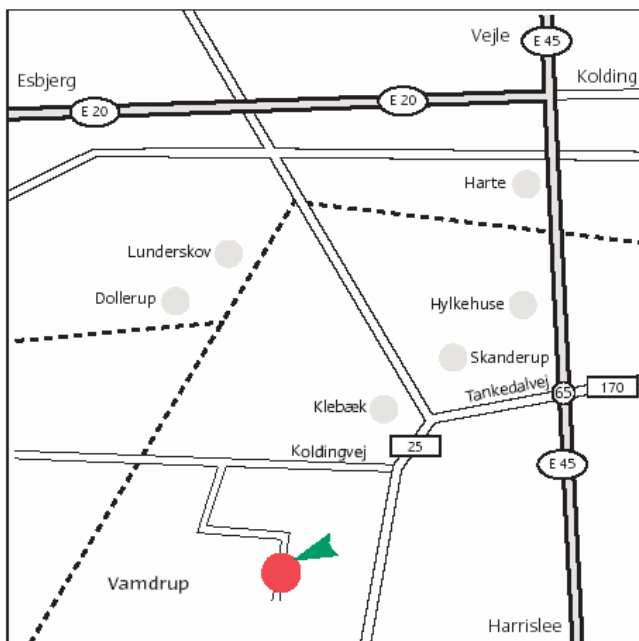

Smurfit Kappa CorrPrint

Kærmindevej 4
6580 Vamdrup
Denmark

Tel +45 75 58 32 55

Fax +45 75 58 33 77

**From Billund Airport:**

Follow the road to the roundabout.
In the roundabout, choose Båstlundvej (4th road).
In the roundabout, choose Nordmarksvej (2nd road).
In the roundabout, choose Koldingvej (2nd road).
In the roundabout, choose Koldingvej (3rd road).
Continue straight ahead on Bøgvadvej.
Turn right at Hærvejen.
Turn right at Ribe-Vejle Landevej.
Turn left at Lunderskovvej.
In the roundabout, choose Lunderskovvej (2nd road).
In the roundabout, choose Lunderskovvej (1st road).
Turn right at Koldingvej.
In the roundabout, choose Koldingvej (1st road).
In the roundabout, choose Industrivej (3rd road).
Turn left at Kærmindevej.

From Copenhagen:

Follow Motorway E20.
Follow Motorway E20/E47/E55.
Follow Motorway E20.
Follow Motorway E20/E45.
Follow Motorway E45.
Choose exit no. 65.
Turn right at Tankedalsvej.
Continue straight ahead on Koldingvej.
In the roundabout, follow Koldingvej.
In the roundabout, choose Industrivej.
Turn left at Kærmindevej.

From Germany:

Follow Motorway E45.
Choose exit no. 65.
Turn left at Tankedalsvej.
Continue straight ahead on Koldingvej.
In the roundabout, follow Koldingvej.
In the roundabout, choose Industrivej.
Turn left at Kærmindevej.