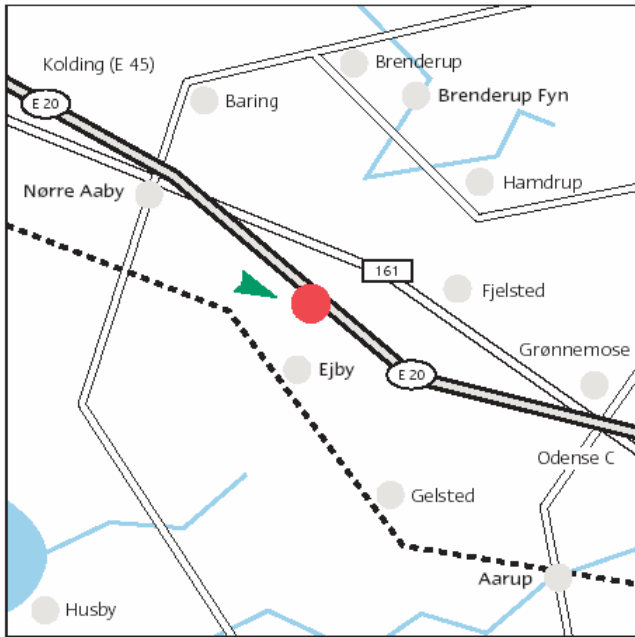

Smurfit Kappa Danmark in Ejby

Fabriksvej 10
5592 Ejby
Denmark

Tel. +45 64 46 19 90

Fax +45 64 46 21 25

From Billund Airport:

Follow the road to the roundabout.
In the roundabout, choose Lufthavsvej (1st road).
In the roundabout, choose Billundvej (3rd road).
Continue straight ahead on Bredstenvej.
Continue straight ahead on Damhaven.
Continue straight ahead on Fredericiavej.
Turn right at entrance road no. 61 to Motorway E45.
Follow Motorway E45.
Follow Motorway E20.
Choose exit no. 56.
Turn right at Nørregade.
Turn left at Navervej.
Turn right at Industrivej.
Turn left at Fabriksvej.

From Copenhagen:

Follow Motorway E20.
Follow Motorway E20/E47/E55.
Follow Motorway E20.
Choose exit no. 56.
Turn left at Nørregade.
Turn left at Navervej.
Turn right at Industrivej.
Turn left at Fabriksvej.

From Germany:

Follow Motorway E45.
Follow Motorway E20/E45.
Follow Motorway E20.
Choose exit no. 56.
Turn right at Nørregade.
Turn left at Navervej.
Turn right at Industrivej.
Turn left at Fabriksvej.