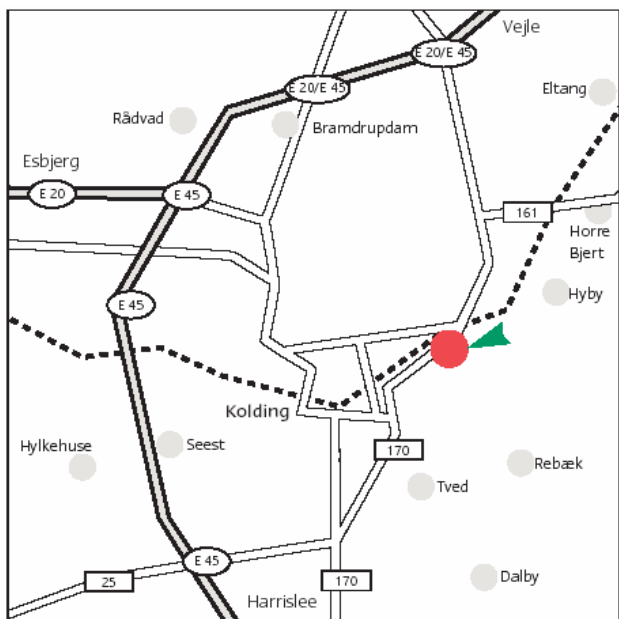

Smurfit Kappa Danmark in Kolding

Jens Holms Vej 51
6000 Kolding
Denmark

Tel +45 79 33 79 33
Fax +45 79 33 78 33

From Billund Airport:

Follow the road to the roundabout.
In the roundabout, choose Båstlundvej (4th road).
In the roundabout, choose Nordmarksvej (2nd road).
In the roundabout, choose Koldingvej (2nd road).
In the roundabout, choose Koldingvej 3rd road).
Continue straight ahead on Bøgvadvej.
Turn left at Vestergade.
Turn right at Dalgade.
Turn right at Søndergade.
Continue straight ahead on Egtvedvej.
Turn right at Dons Landevej.
Turn right at Vejlevej.
Turn left at entrance road no. 63 to Motorway E20/E45.
Follow Motorway E20/E45.
Choose exit no. 62.
In the roundabout, choose Fynsvej (2nd road).
Continue straight ahead on Fynsvej through the first two traffic lights and turn left in the third at Jens Holms Vej.

From Copenhagen:

Follow Motorway E20.
Follow Motorway E20/E47/E55.
Follow Motorway E20.
Follow Motorway E20/E45.
Choose exit no. 62.
In the roundabout, choose Fynsvej.
Continue straight ahead on Fynsvej through the first two traffic lights and turn left in the third on to Jens Holms Vej.

From Germany:

Follow Motorway E45.
Choose exit no. 62.
In the roundabout, choose Fynsvej.
Continue straight ahead on Fynsvej through the first two traffic lights and turn left in the third on to Jens Holms Vej.