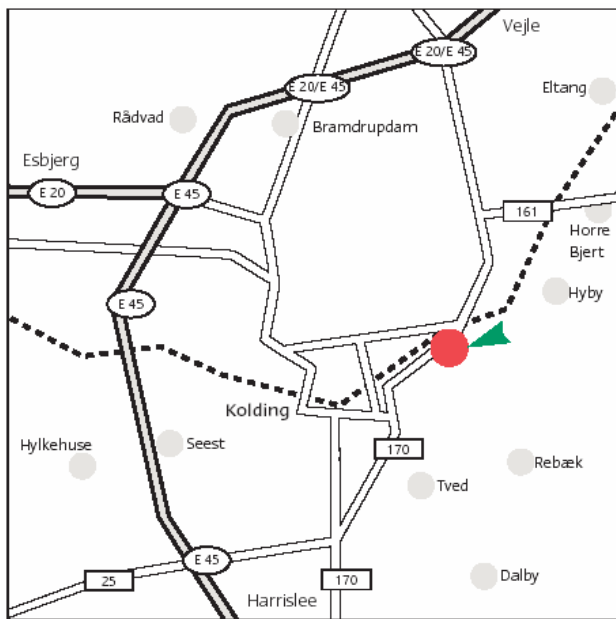

Smurfit Kappa Danmark AS

(Headquarters)

Jens Holms Vej 51
6000 Kolding
Denmark

Tel +45 79 33 79 33

Fax +45 79 33 78 41

From Billund Airport:

Follow the road to the roundabout.

In the roundabout, choose Båstlundvej
(4th road).

In the roundabout, choose Nordmarksvej
(2nd road).

In the roundabout, choose Koldingvej
(2nd road).

In the roundabout, choose Koldingvej
(3rd road).

Continue straight ahead on Bøgvadvej.

Turn left at Vestergade.

Turn right at Dalgade.

Turn right at Søndergade.

Continue straight ahead on Egtvedvej.

Turn right at Dons Landevej.

Turn right at Vejlevej.

Turn left at entrance road no. 63 to
Motorway E20/E45.

Follow Motorway E20/E45.

Choose exit no. 62.

In the roundabout, choose Fynsvej
(2nd road).

Continue straight ahead on Fynsvej through
the first two traffic lights and turn left in the
third at Jens Holms Vej.

From Copenhagen:

Follow Motorway E20.

Follow Motorway E20/E47/E55.

Follow Motorway E20.

Follow Motorway E20/E45.

Choose exit no. 62.

In the roundabout, choose Fynsvej.

Continue straight ahead on Fynsvej through
the first two traffic lights and turn left in the
third on to Jens Holms Vej.

From Germany:

Follow Motorway E45.

Choose exit no. 62.

In the roundabout, choose Fynsvej.

Continue straight ahead on Fynsvej through
the first two traffic lights and turn left in the
third on to Jens Holms Vej.