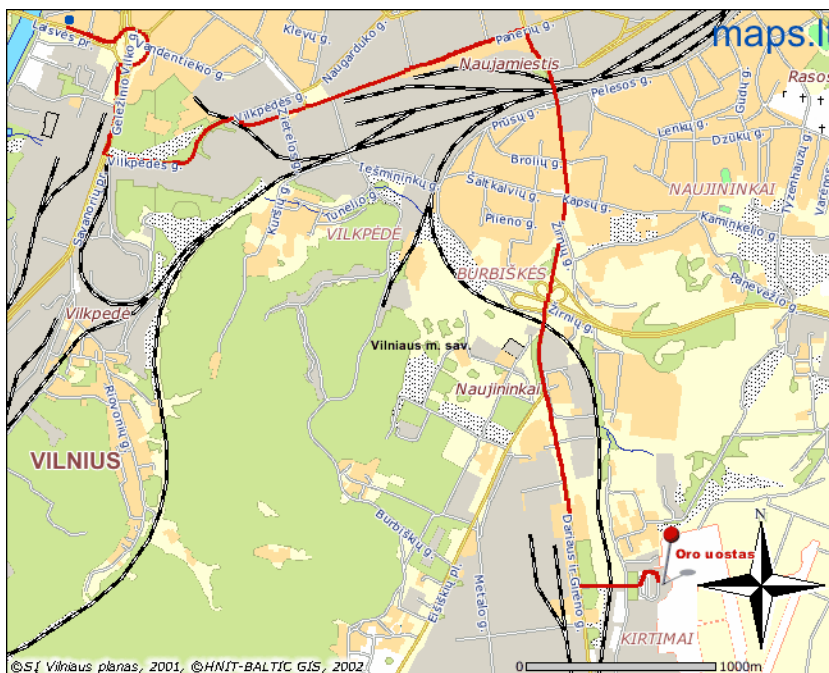

Smurfit Kappa Baltic UAB

Savanorių pr. 247A
LT-2053 Vilnius
Lithuania

Tel: +370 5264 4646

Fax: +370 5264 2244

From Vilnius Airport:

From Vilnius Airport:

When leaving the airport:

Turn right at DARIAUS IR GIRENO str.

After passing the bridge (which is above the rail way) turn left at PANERIU str.

Continue on VILKPEDES str.

Turn right at SAVANORIU prospektas.

In the roundabout, choose LAISVES str.

Keeping the left lane get to OSLO str.

Later OSLO str. turns into GARIUNU str. (there you start seeing signs for Kappa Packaging Baltic).

After passing the market turn right at PIRKLIU str under the motorway bridge.

Turn right again (PIRKLIU str).