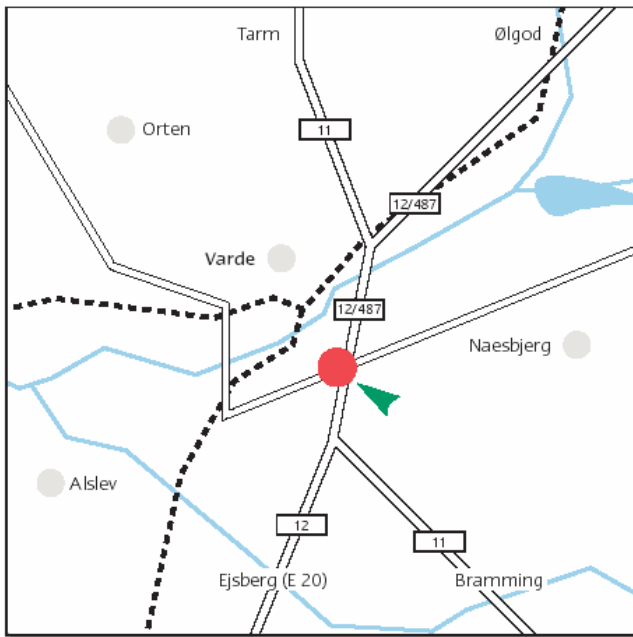

Smurfit Kappa Danmark in Varde

Malervej 15
6800 Varde
Denmark

Tel +45 76 95 01 50
Fax +45 75 21 22 06

From Billund Airport:

Follow the road to the roundabout.
In the roundabout, choose Lufthavsvej (3rd road).
In the roundabout, choose Lufthavsvej (1st road).
In the roundabout, choose Grindstedvej (1st road).
Continue straight ahead on Vejle Landevej.
In the roundabout, choose Vejle Landevej (2nd road).
In the roundabout, choose Vejle Landevej (2nd road).
Turn left at Tingvejen.
Turn right at Varde Landevej.
Continue straight ahead on Gellerup Plantagevej.
Turn left at Roustvej.
Continue straight ahead on Ambolten.
Turn right at Snedkervej.
Turn left at Murervej.
Turn right at Malervej.

From Copenhagen:

Follow Motorway E20.
Follow Motorway E20/E47/E55.
Follow Motorway E20.
Follow Motorway E20/E45.
Follow Motorway E20.
Choose exit no. 73.
In the roundabout, choose Lunde Hovedvej.
Continue straight ahead on Ølufvad Hovedvej.
Continue straight ahead on Lifstrup Hovedvej.
Continue straight ahead on Ribevej.
Turn right at Tømmervej.
Turn left at Formervej.
Turn right at Malervej.

From Germany:

Follow Motorway E45.
Choose exit no. 64.
Follow Motorway E20.
Choose exit no. 73.
In the roundabout, choose Lunde Hovedvej.
Continue straight ahead on Ølufvad Hovedvej.
Continue straight ahead on Lifstrup Hovedvej.
Continue straight ahead on Ribevej.
Turn right at Tømmervej.
Turn left at Formervej.
Turn right at Malervej.